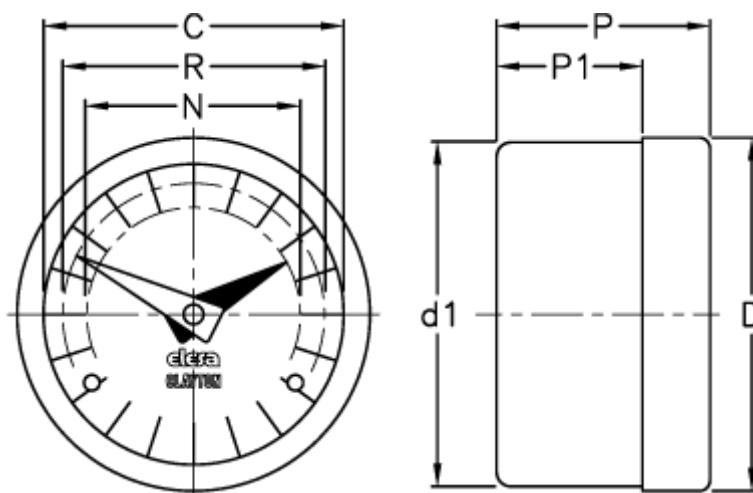

Article number: 2307070352
Description: E+G Gravity indicator
GA12-0008-S

Measures

C = 60
D = 68.5
D1 = 67.0
N = 44
P = 32
P1 = 25.0
R = 51